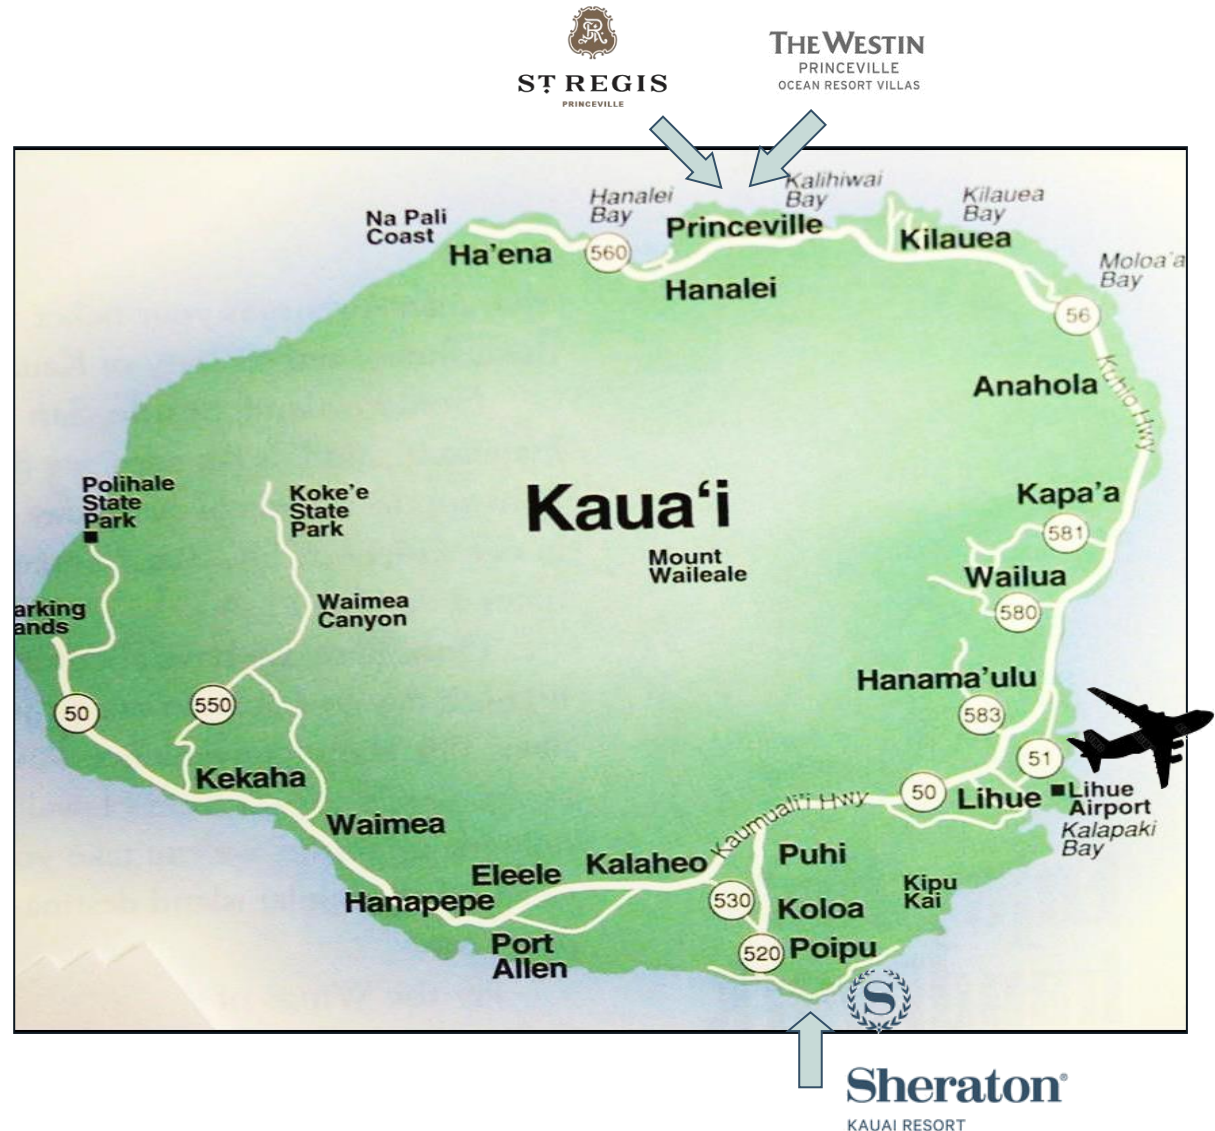

Sheraton[®]

KAUAI RESORT

Sheraton®

KAUAI RESORT

PACIFIC OCEAN

50 100 150 200 MILES

Travelling to Kauai is Effortless

Direct Flights to Lihue

- Seattle
- Portland (seasonal)
- San Francisco
- San Jose
- Oakland (seasonal)
- Los Angeles
- San Diego
- Phoenix
- Denver
- Vancouver (seasonal)

Sheraton®

KAUAI RESORT

Kaua'i, Hawai'i

Sheraton®

MAUI RESORT

Beachfront Location

Sheraton®

KAUAI RESORT

Po'ipū Beach

Sheraton®
KAUAI RESORT

Ocean Lobby

Sheraton[®]
KAUAI RESORT

Ocean Pool

Mahalo Nui Loa