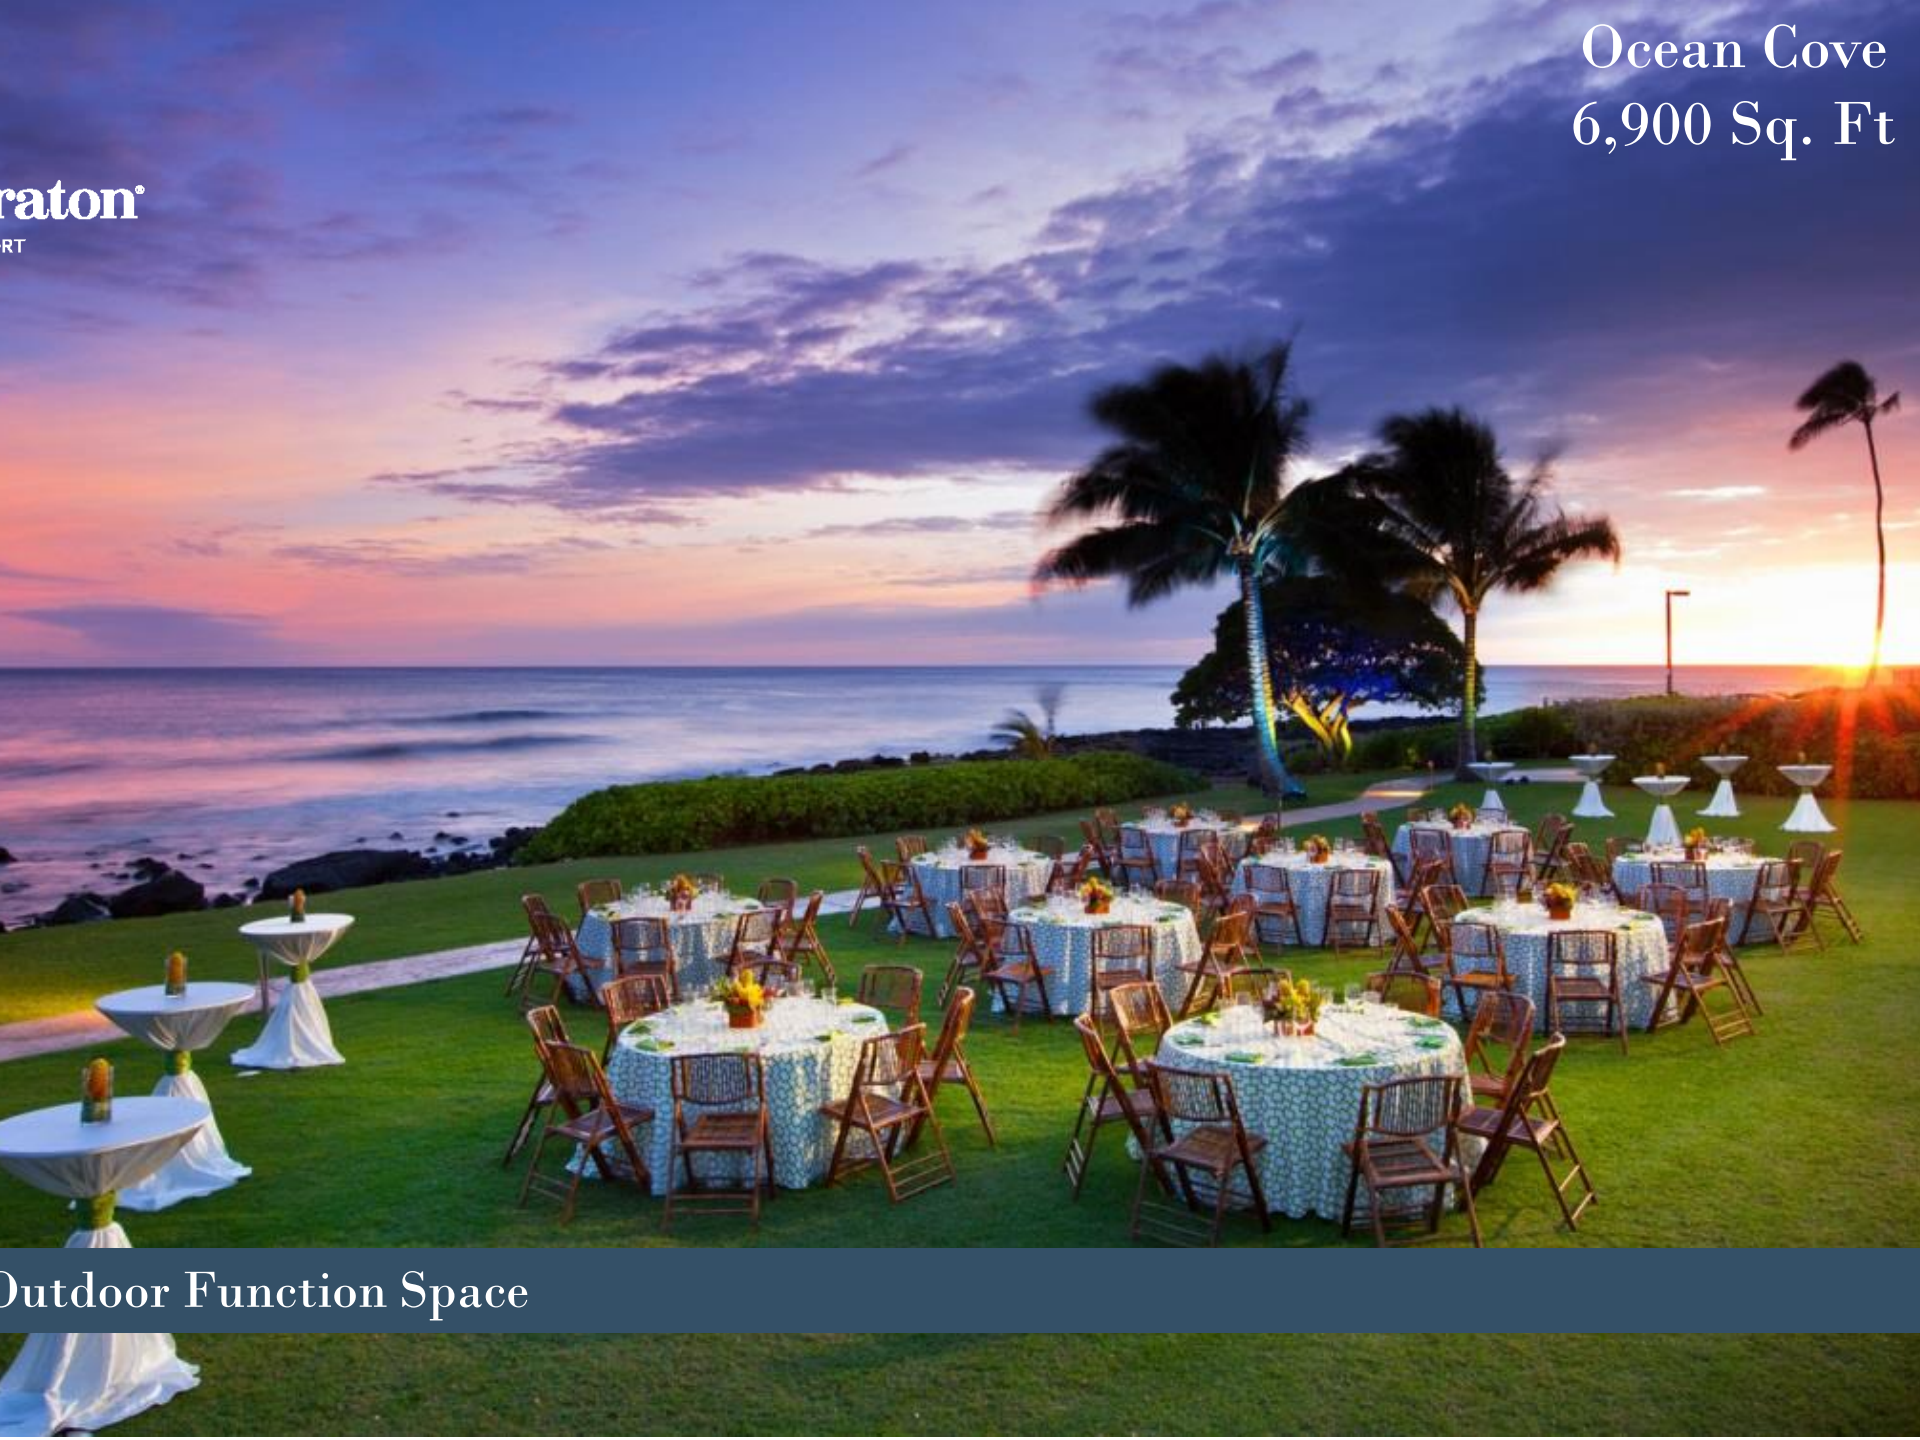

Ocean Cove
6,900 Sq. Ft

atron®
RT

Outdoor Function Space