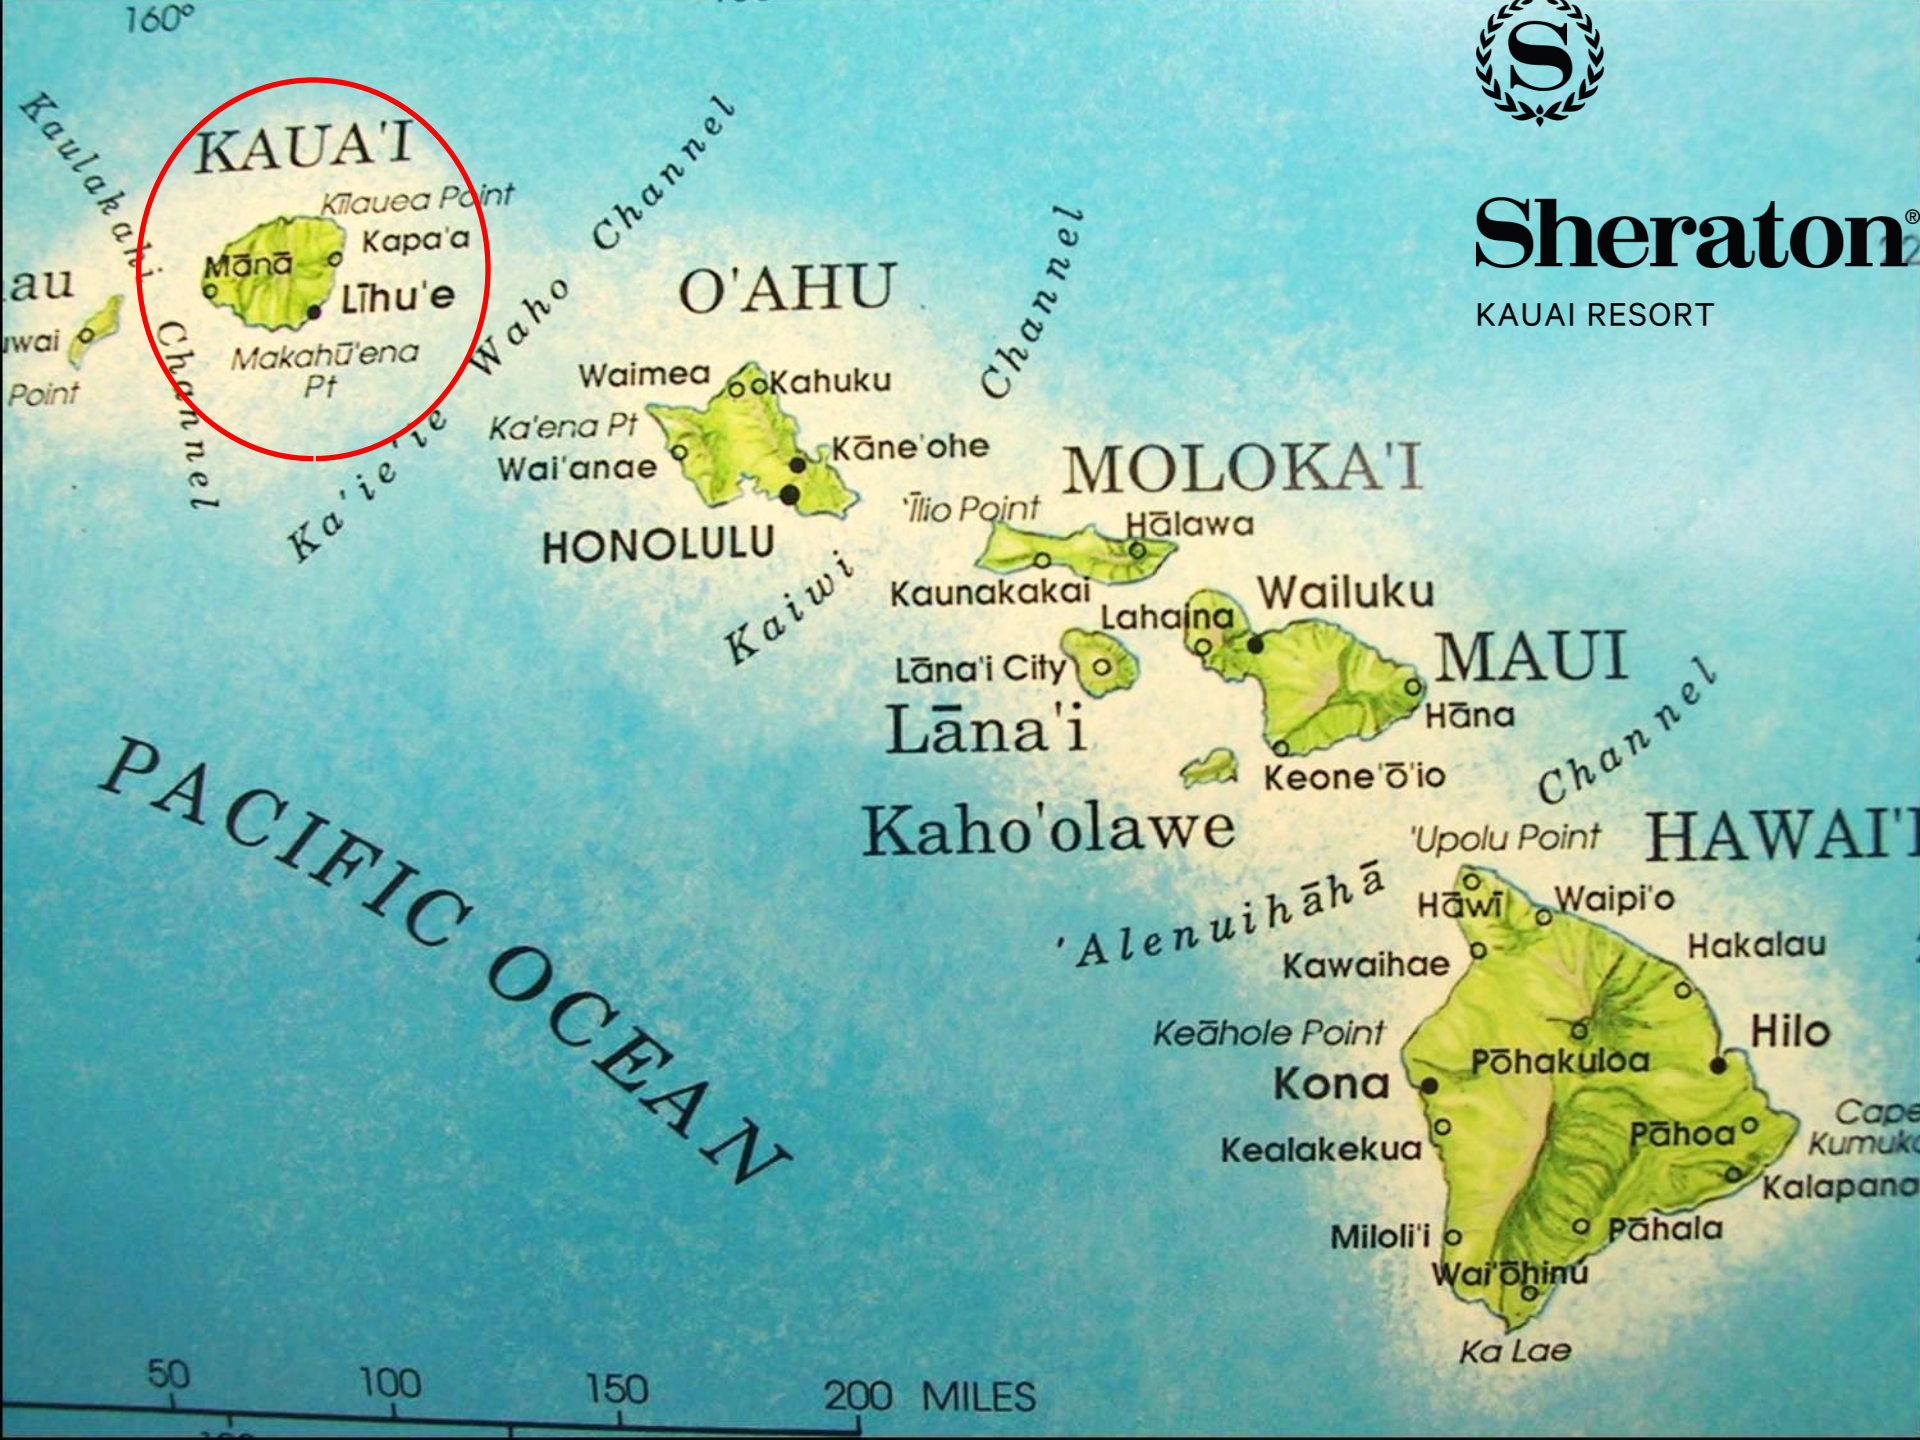

Sheraton[®]

KAUAI RESORT

Sheraton®

KAUAI RESORT

PACIFIC OCEAN

50 100 150 200 MILES

Travelling to Kauai is Effortless

Direct Flights to Lihue

- Seattle
- Portland (seasonal)
- San Francisco
- San Jose
- Oakland (seasonal)
- Los Angeles
- San Diego
- Phoenix
- Denver
- Vancouver (seasonal)

Sheraton®

KAUAI RESORT

Kaua'i, Hawai'i

Sheraton®

MAUI RESORT

Beachfront Location

Sheraton®

KAUAI RESORT

Po'ipū Beach

Sheraton®
KAUAI RESORT

Ocean Lobby

Sheraton[®]
KAUAI RESORT

Ocean Pool